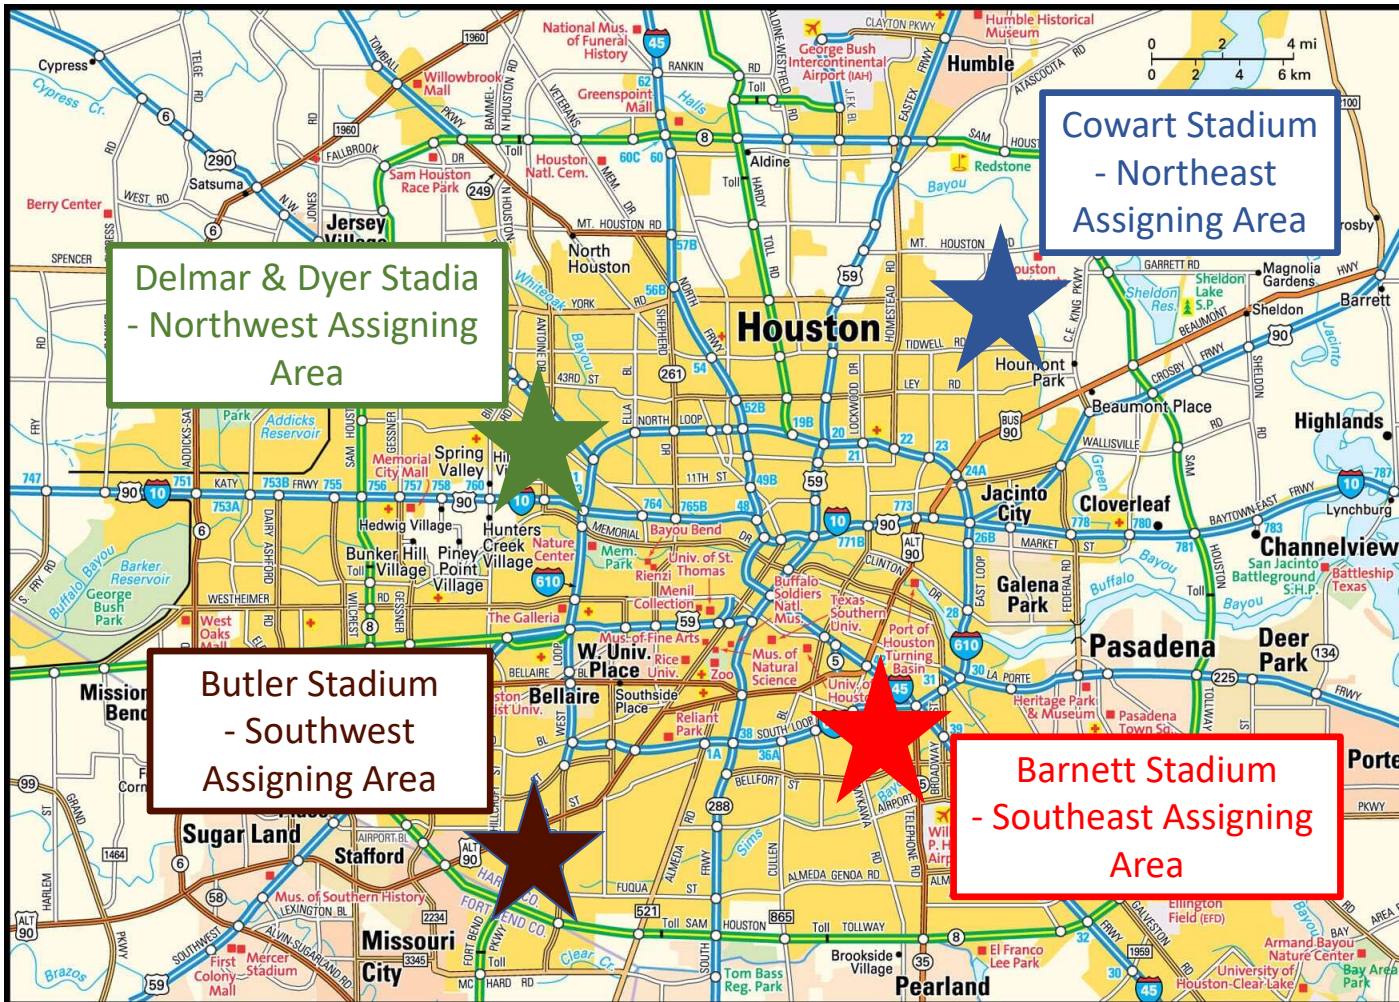

Published on 10/23/24

Neutral venues within an ISD area are assigned by the same assignor as for the High Schools except Houston ISD, which is shown separately on the final slide.

Willis ISD has been added for 2024/25. If Palacios and/or El Campo ISD's join HSSOA they will be assigned by Sam Ghalayini.

## School Districts Allocated By HSSOA Assigning Area Map For The 2024-25 Season

- HSSOA will have four assigning areas for the 2024-25 season as depicted in the map opposite.
- HSSOA will assign for 148 high schools and over 200 middle schools during the season.
- Willis ISD has joined HSSOA and is part of the Northeast area assigned by Steve King.
- Houston ISD, shown in light yellow on the map, is split between all four assignors and the final slide of this pack details its assigning arrangements.
- Strake Jesuit CPS is shown as the blue dot within the Houston ISD area and will be assigned as part of the Northeast area by Steve King.

# Houston ISD Stadiums Allocated By HSSOA Assignor For The 2024/25 Season

Houston ISD District games are typically hosted at five district neutral venues.

Delmar & Dyer stadia are next door to each other and shown by one star on the map.