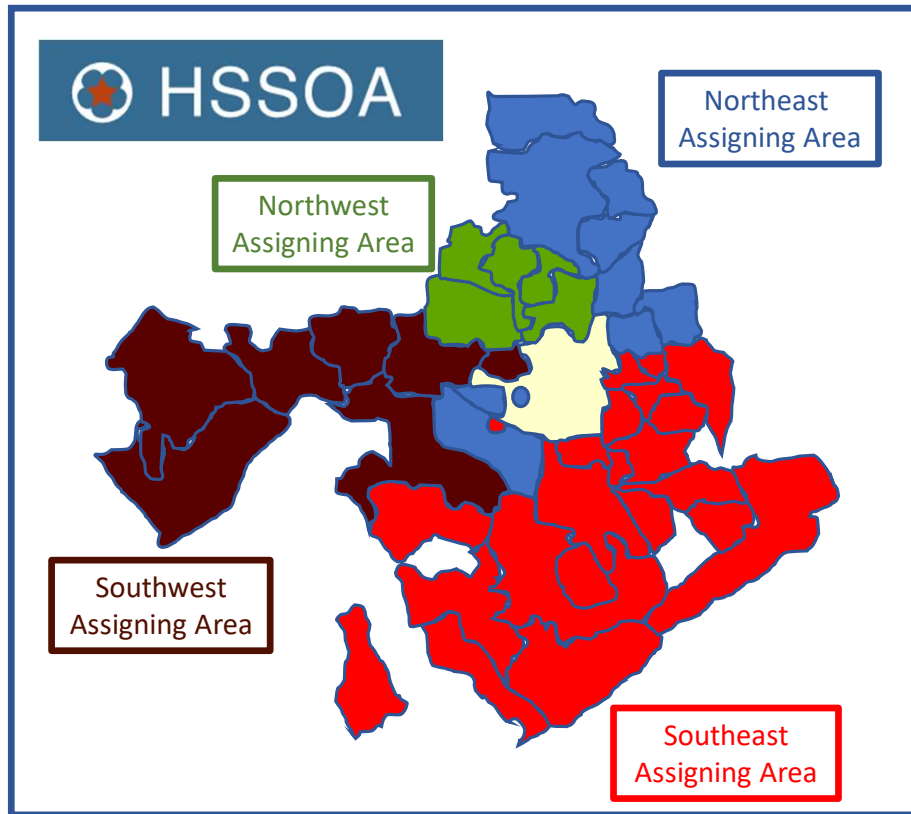

School Districts Allocated By HSSOA Assigning Area Map For The 2024-25 Season

- HSSOA will have four assigning areas for the 2024-25 season as depicted in the map opposite.
- HSSOA will assign for 148 high schools and over 200 middle schools during the season.
- Willis ISD has joined HSSOA and is part of the Northeast area assigned by Steve King.
- Houston ISD, shown in light yellow on the map, is split between all four assignors and the final slide of this pack details its assigning arrangements.
- Strake Jesuit CPS is shown as the blue dot within the Houston ISD area and will be assigned as part of the Northeast area by Steve King.