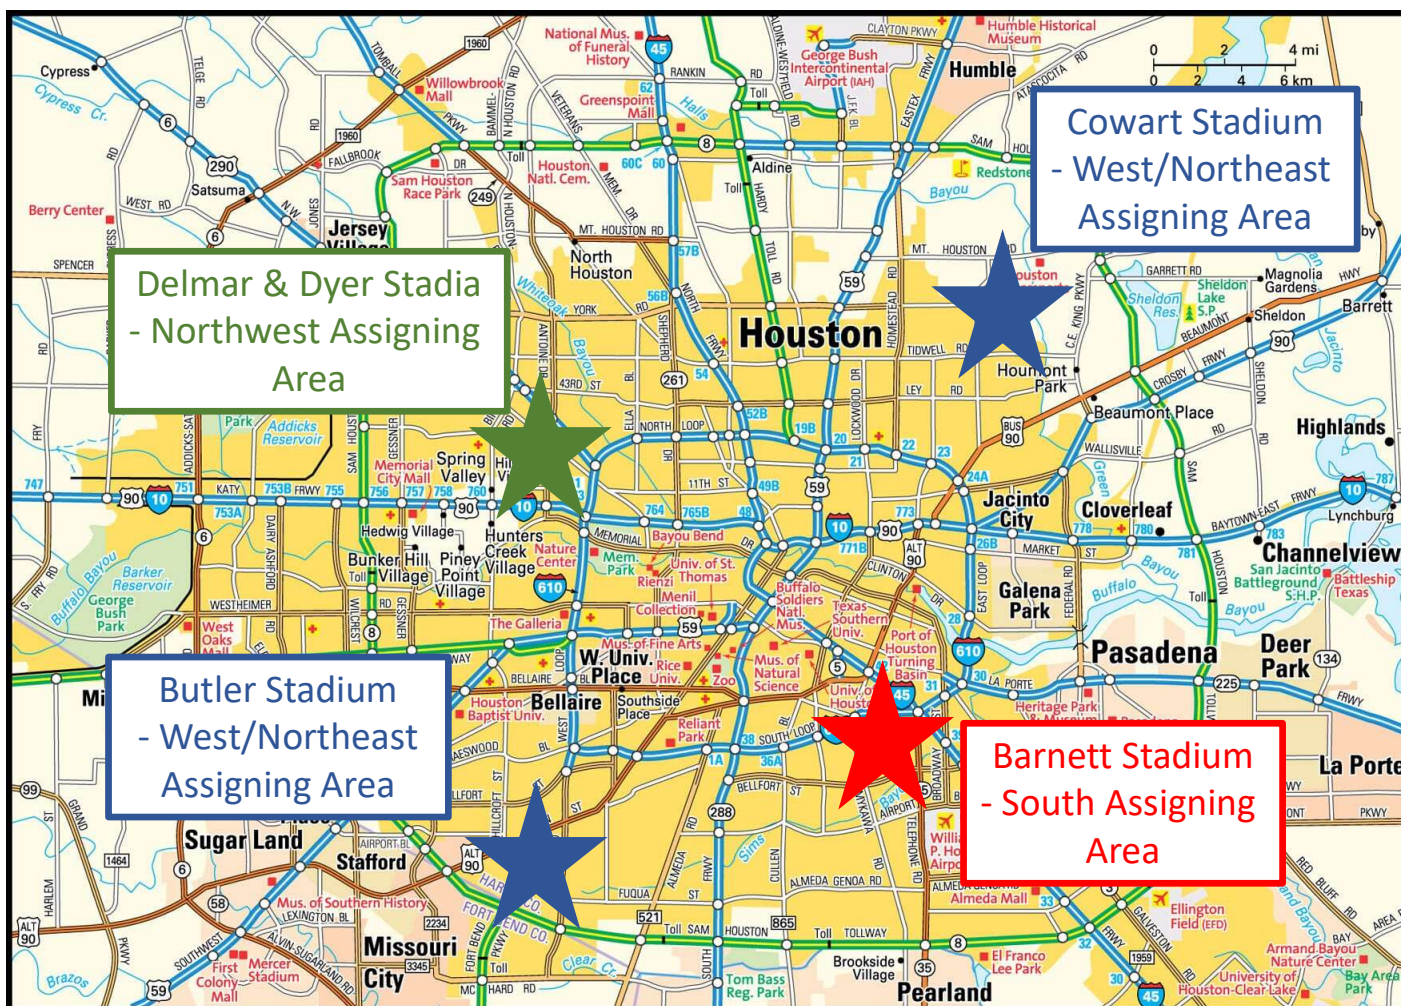

## HSSOA 2023-24 School Districts By Assigning Area – Excludes HISD (Shown Next Page) (Number Indicate High Schools Being Assigned Per ISD)

Northwest Assigning Area (Tim Sonnier)	West/Northeast Assigning Area (Steve King)	South Assigning Area (Sam Ghalayini)	
Aldine ISD (5) Cy-Fair ISD (12) Katy ISD (9) Klein ISD (5) Spring Branch ISD (4) Spring ISD (3) Tomball ISD (2)	Alief ISD (3) Conroe ISD (7) Columbus ISD (1) Crosby ISD (1) Fort Bend ISD (12) Humble (5) Lamar Consolidated ISD (6) New Caney ISD (3) Rice Consolidated ISD (1) Royal ISD (1) Sealy ISD (1) Sheldon ISD (1) Splendora ISD (1) Strake Jesuit CPS (1)	Alvin ISD (4) Angleton ISD (1) Bay City ISD (1) Brazosport ISD (2) Channelview ISD (1) Clear Creek ISD (5) Col.-Brazoria ISD (1) Deer Park ISD (1) Dickinson ISD (1) El Campo ISD (1) Friendswood ISD (1) Galena Park ISD (2)	Galveston ISD (1) Goose Creek ISD (3) La Marque (1) La Porte ISD (1) Needville ISD (1) Palacios ISD (1) Pasadena ISD (5) Pearland ISD (1) Santa Fe ISD (1) Stafford MSD (1) Sweeney ISD (1) Texas City ISD (1)

Note – Neutral venues within an ISD area are assigned by the same assignor as for the High Schools.

As At 12/12/23

Schools Outside Of  
HSSOA Assigning Area  
Not Shown Here.

## HSSOA 2023-24 Houston ISD Stadiums By Assignor

Note – HISD District games are hosted at neutral school district owned venues.

There are five venues as shown on the map. Delmar & Dyer are next door to each other.

Some scrimmage games are hosted at school fields, and these will be assigned by agreement of the assignors.