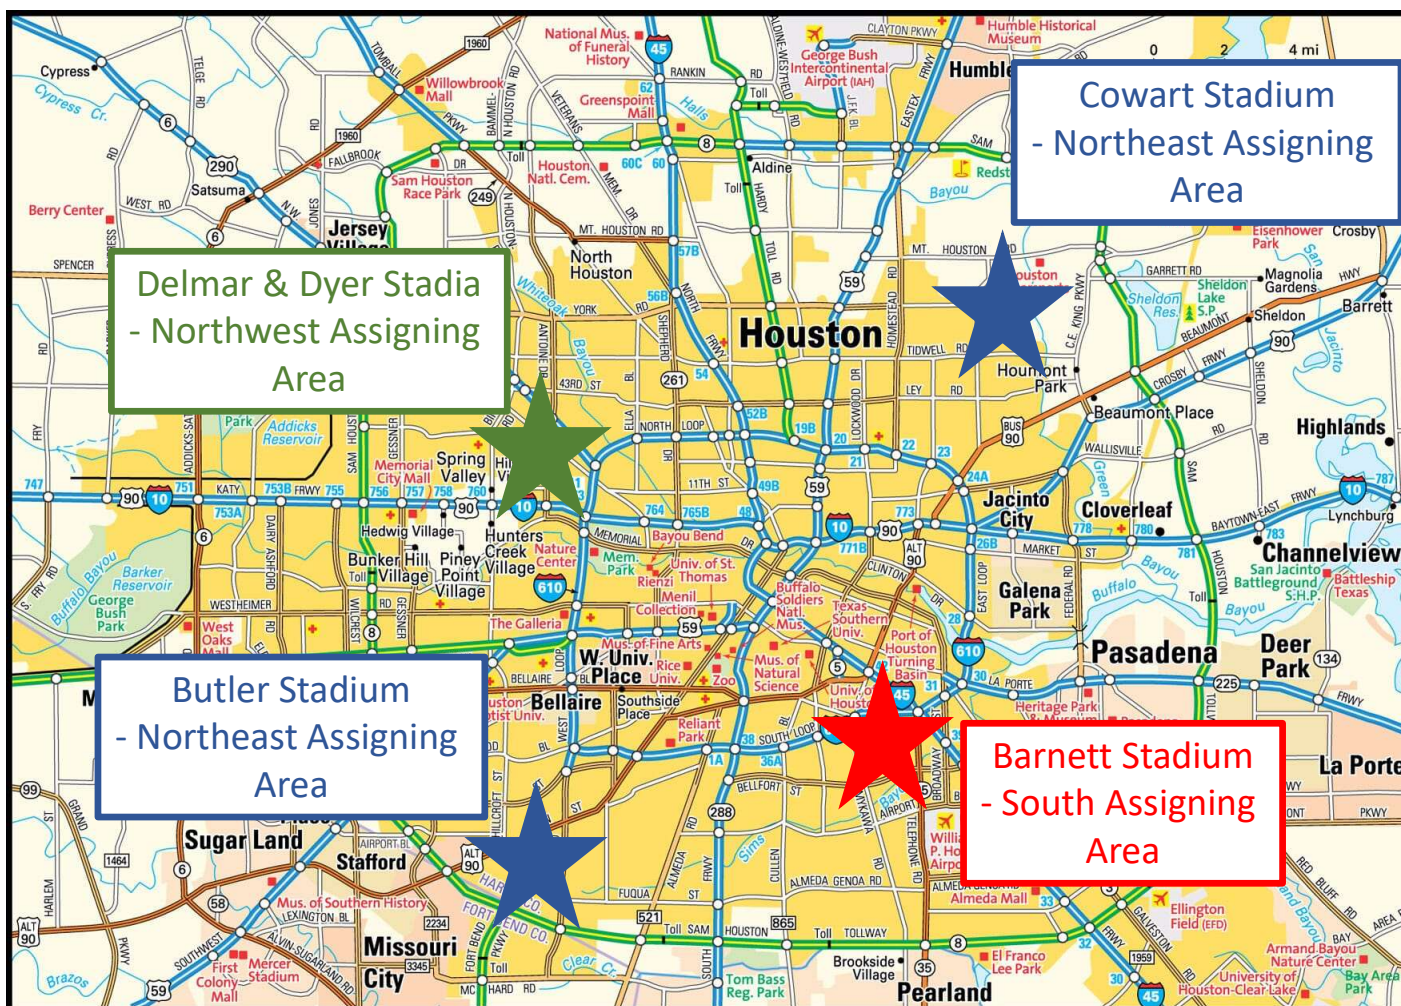

## HSSOA 2023-24 School Districts By Assigning Area – Excludes HISD (Shown Next Page) (Number Indicate High Schools Being Assigned Per ISD)

Northwest Assigning Area (Tim Sonnier)	West/Northeast Assigning Area (Steve King)	South Assigning Area (Sam Ghalayini)	
Aldine ISD (5) Cy-Fair ISD (12) Katy ISD (9) Klein ISD (5) Spring Branch ISD (4) Spring ISD (3) Tomball ISD (2)	Alief ISD (3) Conroe ISD (7) Fort Bend ISD (12) Humble (5) Lamar Consolidated ISD (6) New Caney ISD (3) Rice Consolidated ISD (1) Royal ISD (1) Sealy ISD (1) Splendora ISD (1) Strake Jesuit CPS (1)	Alvin ISD (4) Angleton ISD (1) Bay City ISD (1) Brazosport ISD (2) Channelview ISD (1) Clear Creek ISD (5) Col.-Brazoria ISD (1) Columbus ISD (1) Crosby ISD (1) Deer Park ISD (1) Dickinson ISD (1) El Campo ISD (1) Friendswood ISD (1)	Galena Park ISD (2) Galveston ISD (1) Goose Creek ISD (3) La Marque (1) La Porte ISD (1) Needville ISD (1) Palacios ISD (1) Pasadena ISD (5) Pearland ISD (1) Santa Fe ISD (1) Sheldon ISD (1) Stafford MSD (1) Sweeney ISD (1) Texas City ISD (1)

Note – Neutral venues within an ISD area are assigned by the same assignor as for the High Schools.

As At 11/30/23

Schools Outside Of  
HSSOA Assigning Area  
Not Shown Here.

## HSSOA 2023-24 Houston ISD Stadiums By Assignor

Note – HISD District games are hosted at neutral school district owned venues.

There are five venues as shown on the map. Delmar & Dyer are next door to each other.

Some scrimmage games are hosted at school fields, and these will be assigned by agreement of the assignors.